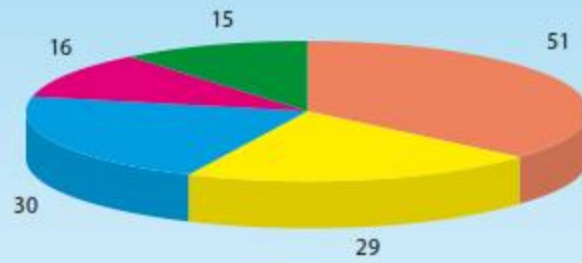

### Distribution of parliamentary seats in Legislative Chamber of Oliy Majlis

(as of 1 January 2014)

- LDPU
- PDPU
- DP «Milliy tiklanish»
- SDP «Adolat»
- EMU